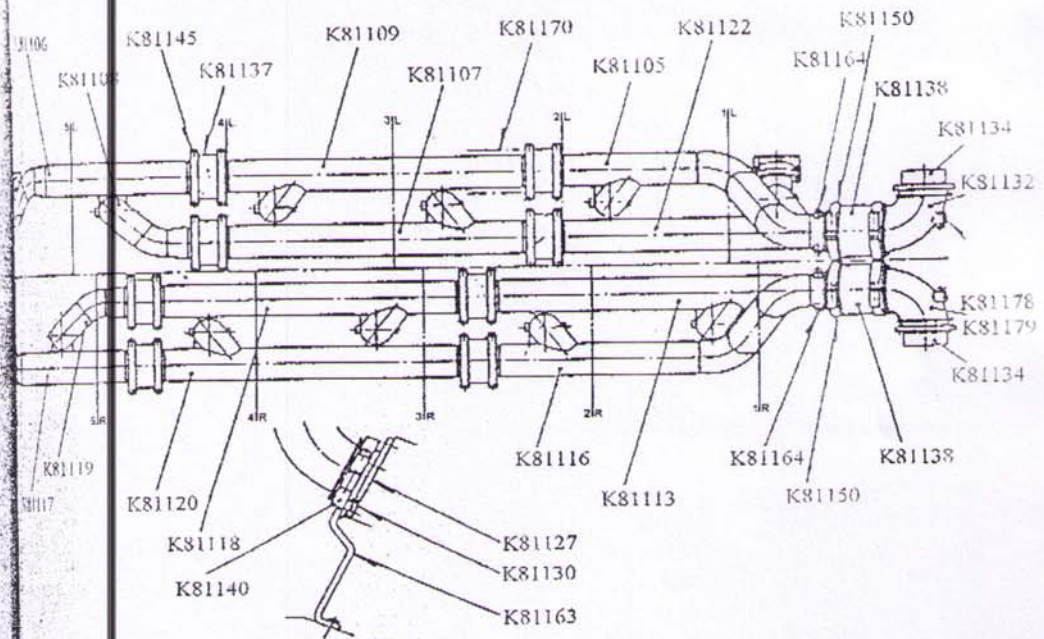

FE-80109-110

EXHAUST PIPING

ITEMNAME	PART NUMBER	ADDITIONAL INFORMATION
61 PIPE, EXHAUST	K81105	FOR CYLINDER 2L
62 PIPE, EXHAUST	K81106	FOR CYLINDER 6L
63 PIPE, EXHAUST	K81107	FOR CYLINDER 3L
64 PIPE, EXHAUST	K81108	FOR CYLINDER 5L
65 PIPE, EXHAUST	K81109	FOR CYLINDER 4L
66 PIPE, EXHAUST	K81113	FOR CYLINDER 1R
68 PIPE, EXHAUST	K81116	FOR CYLINDER 2R
69 PIPE, EXHAUST	K81117	FOR CYLINDER 6R
70 PIPE, EXHAUST	K81118	FOR CYLINDER 3R
71 PIPE, EXHAUST	K81119	FOR CYLINDER 5R
72 PIPE, EXHAUST	K81120	FOR CYLINDER 4R
73 PIPE, EXHAUST	K81122	FOR CYLINDER 1L
74 FLANGE	K81127	
75 GASKET	K81130	SPIRAL ASBESTOS, FOR FLANGE K81127
76 ELBOW, EXHAUST, LEFT	K81132	
78 ELBOW, EXHAUST, RIGHT	K81133