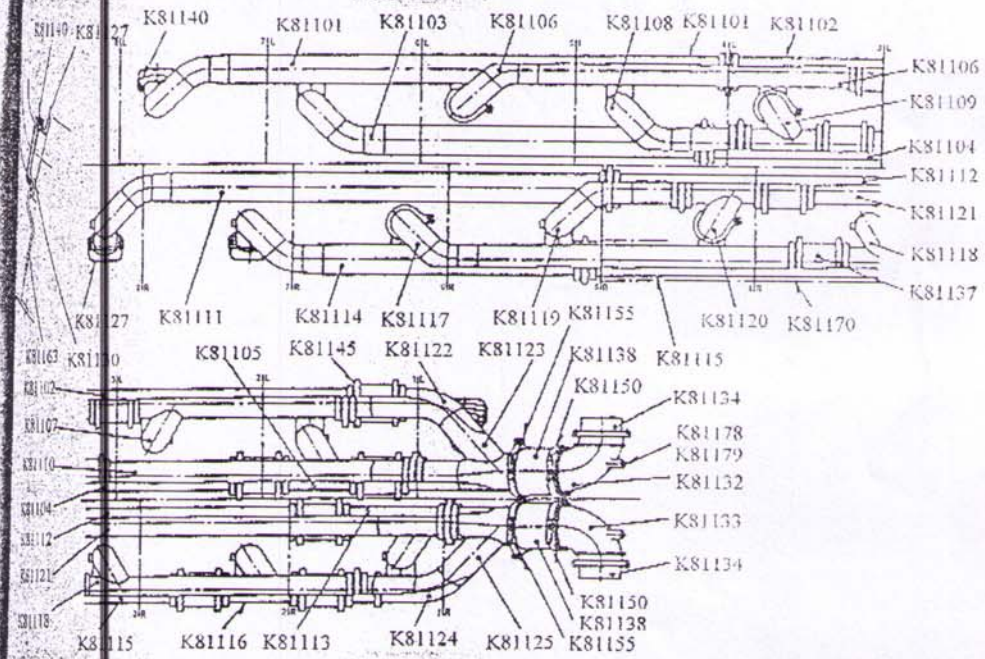

TE-B0109-110

# EXHAUST PIPING

QSN	ITEMNAME	PART NUMBER	ADDITIONAL INFORMATION
401267-7	PIPE, EXHAUST	K81101	FOR CYLINDER 8L
401268-2	PIPE, EXHAUST	K81102	FOR CYLINDER 8L
401269-6	PIPE, EXHAUST	K81103	FOR CYLINDER 7L
401270-8	PIPE, EXHAUST	K81104	FOR CYLINDER 7L
401271-3	PIPE, EXHAUST	K81105	FOR CYLINDER 2L
401272-7	PIPE, EXHAUST	K81106	FOR CYLINDER 6L
401273-2	PIPE, EXHAUST	K81107	FOR CYLINDER 3L
401274-6	PIPE, EXHAUST	K81108	FOR CYLINDER 5L
401275-1	PIPE, EXHAUST	K81109	FOR CYLINDER 4L
401276-5	PIPE, EXHAUST	K81110	FOR CYLINDER 4L
401277-0	PIPE, EXHAUST	K81111	FOR CYLINDER 8R
401278-4	PIPE, EXHAUST	K81112	FOR CYLINDER 8R
401278-8	PIPE, EXHAUST	K81113	FOR CYLINDER 1R
401279-3	PIPE, EXHAUST	K81114	FOR CYLINDER 7R
401280-1	PIPE, EXHAUST	K81115	FOR CYLINDER 7R
401281-5	PIPE, EXHAUST	K81116	FOR CYLINDER 2R
401282-0	PIPE, EXHAUST	K81117	FOR CYLINDER 6R
401283-4	PIPE, EXHAUST	K81119	FOR CYLINDER 5R
401284-8	PIPE, EXHAUST	K81120	FOR CYLINDER 4R

### EXHAUST PIPING

ITEMNAME	PART NUMBER	ADDITIONAL INFORMATION
61 PIPE, EXHAUST	K81105	FOR CYLINDER 2L
62 PIPE, EXHAUST	K81106	FOR CYLINDER 6L
63 PIPE, EXHAUST	K81107	FOR CYLINDER 3L
64 PIPE, EXHAUST	K81108	FOR CYLINDER 5L
65 PIPE, EXHAUST	K81109	FOR CYLINDER 4L
66 PIPE, EXHAUST	K81113	FOR CYLINDER 1R
68 PIPE, EXHAUST	K81116	FOR CYLINDER 2R
69 PIPE, EXHAUST	K81117	FOR CYLINDER 6R
70 PIPE, EXHAUST	K81118	FOR CYLINDER 3R
71 PIPE, EXHAUST	K81119	FOR CYLINDER 5R
72 PIPE, EXHAUST	K81120	FOR CYLINDER 4R
73 PIPE, EXHAUST	K81122	FOR CYLINDER 1L
74 FLANGE	K81127	
75 GASKET	K81130	SPIRAL ASBESTOS, FOR FLANGE K81127
76 ELBOW, EXHAUST, LEFT	K81132	
78 ELBOW, EXHAUST, RIGHT	K81133	